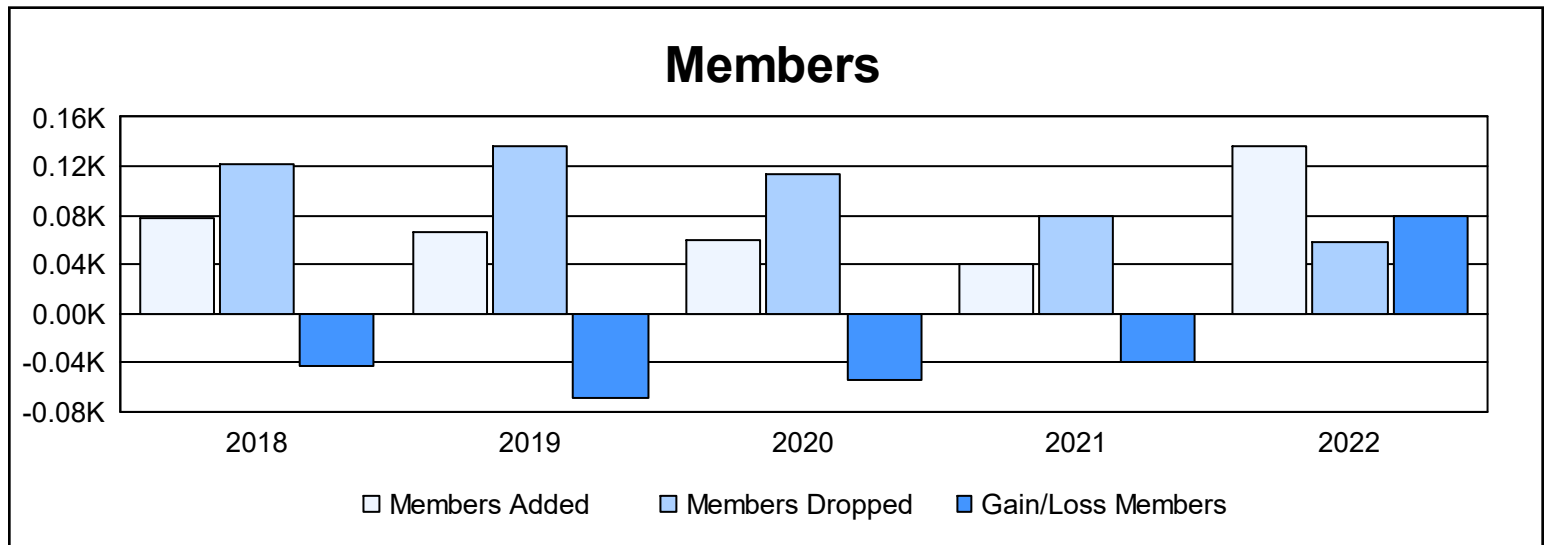

Year	New Clubs	Dropped Clubs	Gain/ Loss Clubs	New Members	Charter Members	Reinstate Members	Transfer Members	Total Member Added	Total Members Dropped	Gain/ Loss Members
2017-2018	0	4	-4	73	1	1	3	78	121	-43
2018-2019	0	3	-3	57	1	3	6	67	136	-69
2019-2020	0	2	-2	49	0	7	3	59	113	-54
2020-2021	0	0	0	30	0	8	2	40	80	-40
2021-2022	0	0	0	135	0	2	0	137	58	79
<b>Average</b>	<b>0</b>	<b>2</b>	<b>-2</b>	<b>69</b>	<b>0</b>	<b>4</b>	<b>3</b>	<b>76</b>	<b>102</b>	<b>-25</b>

### Membership Composition June 2022 Cumulative