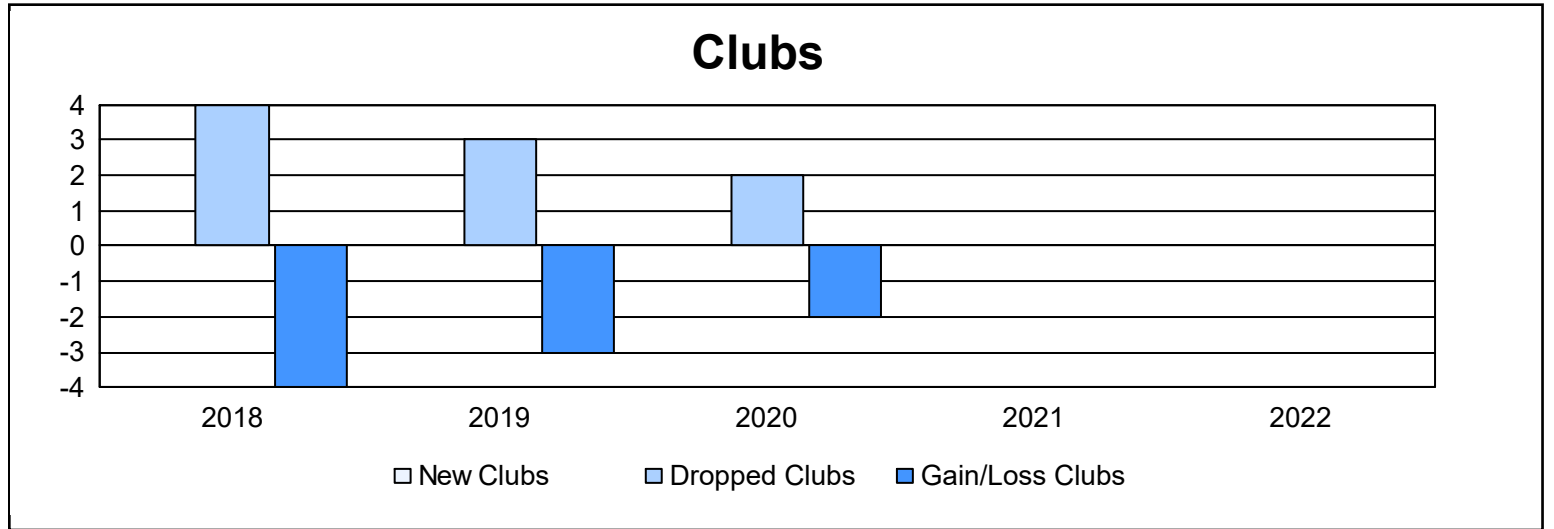

Year	New Clubs	Dropped Clubs	Gain/ Loss Clubs	New Members	Charter Members	Reinstate Members	Transfer Members	Total Member Added	Total Members Dropped	Gain/ Loss Members
2017-2018	0	4	-4	73	1	1	3	78	121	-43
2018-2019	0	3	-3	57	1	3	6	67	136	-69
2019-2020	0	2	-2	49	0	7	3	59	113	-54
2020-2021	0	0	0	30	0	8	2	40	80	-40
2021-2022	0	0	0	135	0	2	0	137	58	79
<b>Average</b>	<b>0</b>	<b>2</b>	<b>-2</b>	<b>69</b>	<b>0</b>	<b>4</b>	<b>3</b>	<b>76</b>	<b>102</b>	<b>-25</b>

### Membership Composition June 2022 Cumulative