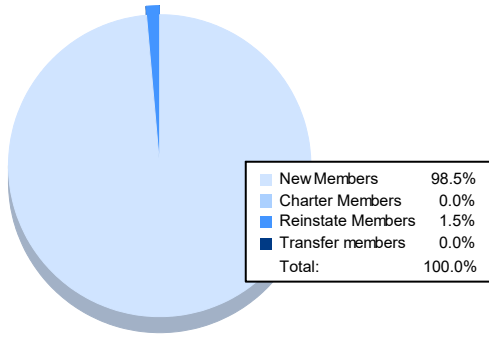

Year	New Clubs	Dropped Clubs	Gain/ Loss Clubs	New Members	Charter Members	Reinstate Members	Transfer Members	Total Member Added	Total Members Dropped	Gain/ Loss Members
2017-2018	0	4	-4	73	1	1	3	78	121	-43
2018-2019	0	3	-3	57	1	3	6	67	136	-69
2019-2020	0	2	-2	49	0	7	3	59	113	-54
2020-2021	0	0	0	30	0	8	2	40	80	-40
2021-2022	0	0	0	135	0	2	0	137	58	79
<b>Average</b>	<b>0</b>	<b>2</b>	<b>-2</b>	<b>69</b>	<b>0</b>	<b>4</b>	<b>3</b>	<b>76</b>	<b>102</b>	<b>-25</b>

### Membership Composition June 2022 Cumulative